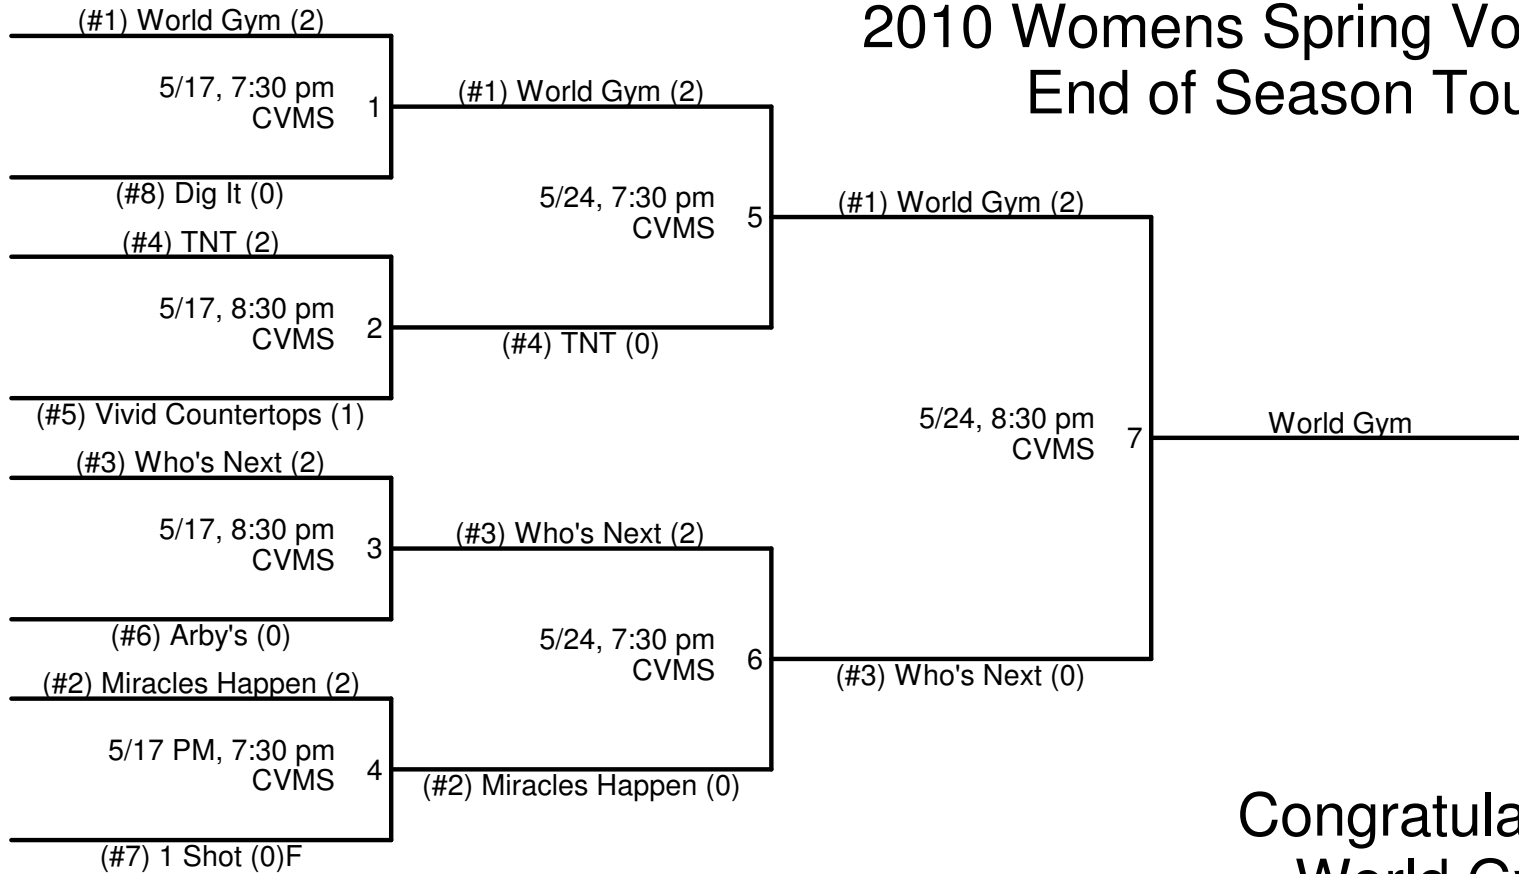

Douglas County Parks & Recreation 2010 Womens Spring Volleyball League End of Season Tournament

**Congratulations
World Gym**